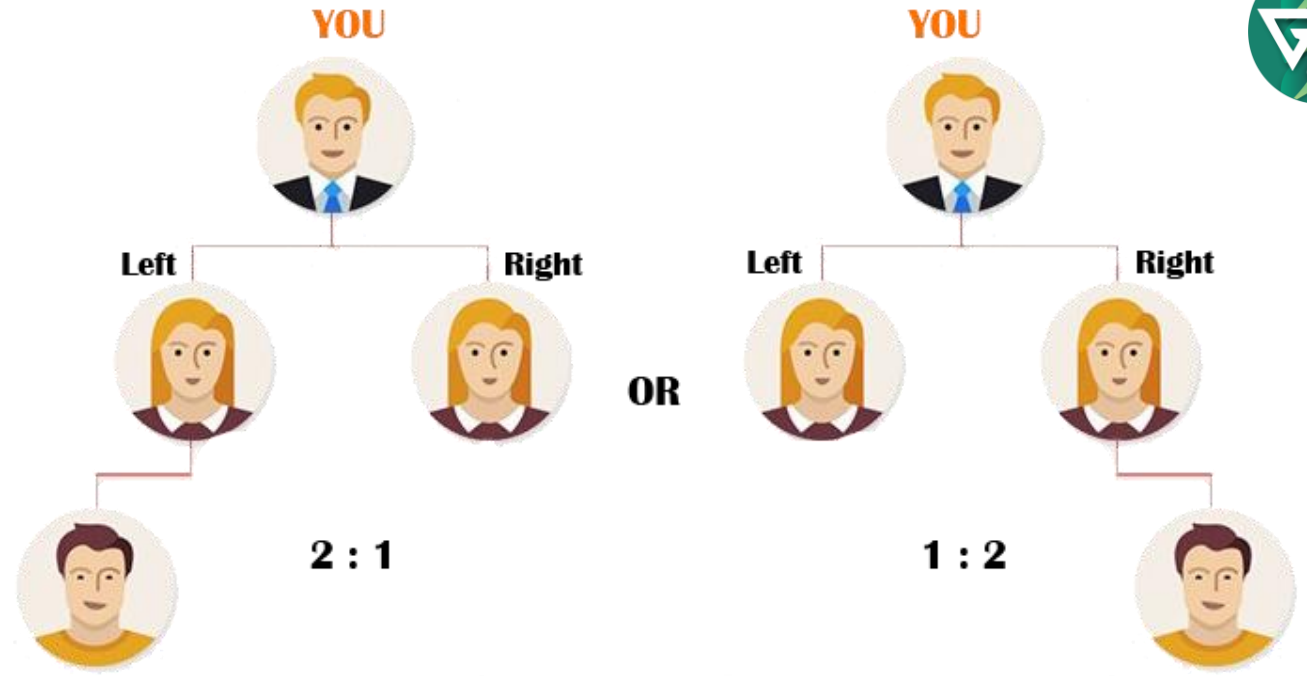

**Direct Income**

**[DIAMOND PACKAGE]**

Get  
**₹ 1599**

**FROM EVERY  
DIAMOND PACKAGE**

# BINARY INCOME

2 Counts Capping  
Everyday OF